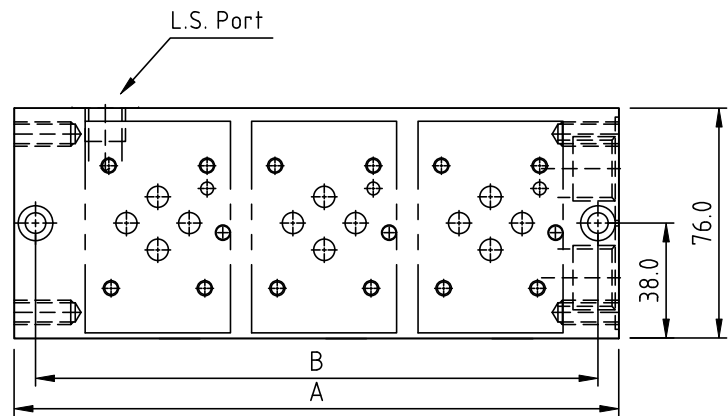

AMICIS MANUFACTURING Pty Ltd
 59 Kremzow Road
 Brendale, QLD 4500
 Ph. 07 3063 7766
 email: Sales@amicismfg.com.au

MULTI-STATION CETOP 3 PARALLEL SUBPLATES WITH LOAD SENSE (Aluminium/Steel)

Recommended pressure A/S: 210/350 Bar

Ports: P & T: 1/2" BSPP
 A & B: 3/8" BSPP
 LS: 1/4" BSPP

Mounting: M6 SHCS or M8x1.25 Thread

Number of Stations	Ordering Code	Dimensions		Approx. Weight (kg) A/S
		Dim A (mm)	Dim B (mm)	
1	M3PA1#-L	90	76	1.3/3.2
2	M3PA2#-L	145	131	2.0/5.3
3	M3PA3#-L	200	186	2.7/7.1
4	M3PA4#-L	255	241	3.4/9.3
5	M3PA5#-L	310	296	4.1/11.1
6	M3PA6#-L	365	351	4.8/13.3
7	M3PA7#-L	420	406	5.5/15.2
8	M3PA8#-L	475	461	6.2/17.5

1016/04.05

Other sizes made to order, prices available upon application.
 Details within this catalogue are subject to change without notification.

NOTE: #=Material
 A=Aluminium S=Steel