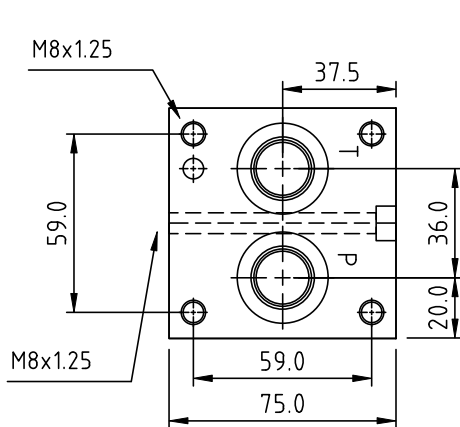

Ports: P & T: 1/2" BSPP
 A & B: 3/8" BSPP
 LS: 1/4" BSPP

Mounting: M6 SHCS or M8x1.25 Thread

Number of Stations	Ordering Code	Dimensions		Approx. Weight (kg) A/S
		Dim A (mm)	Dim B (mm)	
1	M3PA1#-L	90	76	1.3/3.2
2	M3PA2#-L	145	131	2.0/5.3
3	M3PA3#-L	200	186	2.7/7.1
4	M3PA4#-L	255	241	3.4/9.3
5	M3PA5#-L	310	296	4.1/11.1
6	M3PA6#-L	365	351	4.8/13.3
7	M3PA7#-L	420	406	5.5/15.2
8	M3PA8#-L	475	461	6.2/17.5

1016/04.05

Other sizes made to order, prices available upon application.
 Details within this catalogue are subject to change without notification.

NOTE: #=Material
 A=Aluminium S=Steel