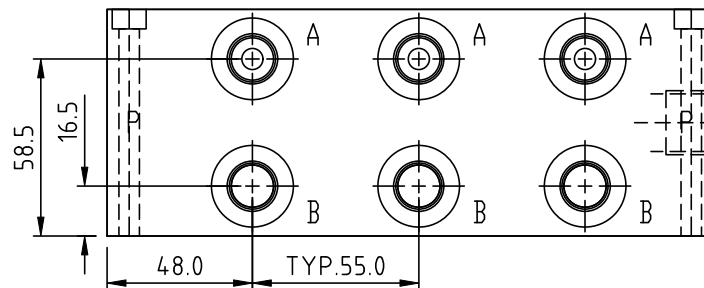

AMICIS MANUFACTURING Pty Ltd
 59 Kremzow Road
 Brendale, QLD 4500
 Ph. 07 3063 7766
 email: Sales@amicismfg.com.au

MULTI-STATION CETOP 3 PARALLEL SUBPLATES WITH LOAD SENSE (Aluminium/Steel)

Recommended pressure A/S: 210/350 Bar

Ports: P & T: 1/2" BSPP
 A & B: 3/8" BSPP
 LS: 1/4" BSPP

Mounting: M6 SHCS or M8x1.25 Thread

Number of Stations	Ordering Code	Dimensions		Approx. Weight (kg) A/S
		Dim A (mm)	Dim B (mm)	
1	M3PA1#-L	90	76	1.3/3.2
2	M3PA2#-L	145	131	2.0/5.3
3	M3PA3#-L	200	186	2.7/7.1
4	M3PA4#-L	255	241	3.4/9.3
5	M3PA5#-L	310	296	4.1/11.1
6	M3PA6#-L	365	351	4.8/13.3
7	M3PA7#-L	420	406	5.5/15.2
8	M3PA8#-L	475	461	6.2/17.5

1016/04.05

Other sizes made to order, prices available upon application.
 Details within this catalogue are subject to change without notification.

NOTE: #=Material
 A=Aluminium S=Steel