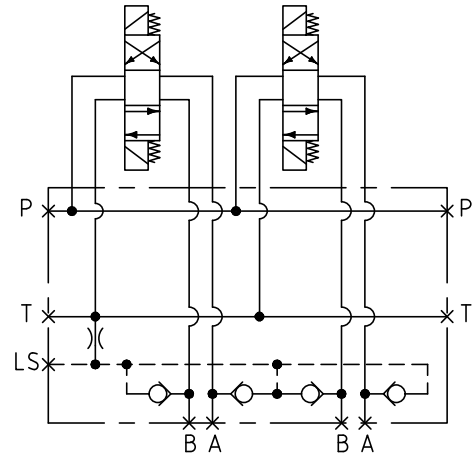

AMICIS MANUFACTURING Pty Ltd
 59 Kremzow Road
 Brendale, QLD 4500
 Ph. 07 3063 7766
 email: Sales@amicismfg.com.au

MULTI-STATION CETOP 3 PARALLEL SUBPLATES WITH LOAD SENSE (Aluminium/Steel)

Recommended pressure A/S: 210/350 Bar

Ports: P & T: 1/2" BSPP
 A & B: 3/8" BSPP
 LS: 1/4" BSPP

Mounting: M6 SHCS or M8x1.25 Thread

Number of Stations	Ordering Code	Dimensions		Approx. Weight (kg) A/S
		Dim A (mm)	Dim B (mm)	
1	M3PA1#-L	90	76	1.3/3.2
2	M3PA2#-L	145	131	2.0/5.3
3	M3PA3#-L	200	186	2.7/7.1
4	M3PA4#-L	255	241	3.4/9.3
5	M3PA5#-L	310	296	4.1/11.1
6	M3PA6#-L	365	351	4.8/13.3
7	M3PA7#-L	420	406	5.5/15.2
8	M3PA8#-L	475	461	6.2/17.5

1016/04.05

Other sizes made to order, prices available upon application.
 Details within this catalogue are subject to change without notification.

NOTE: #=Material
 A=Aluminium S=Steel