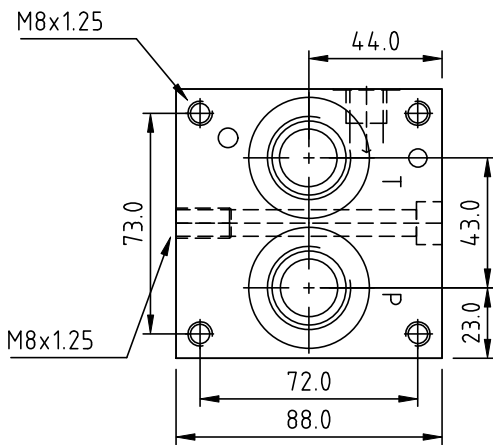

AMICIS MANUFACTURING Pty Ltd
 59 Kremzow Road
 Brendale, QLD 4500
 Ph. 07 3063 7766
 email: Sales@amicismfg.com.au

MULTI-STATION CETOP 5 PARALLEL SUBPLATES WITH LOAD SENSE (Aluminium/Steel)

Recommended Pressure: 210/350 Bar
 Ports: P & T: 3/4" BSPP
 A & B: 1/2" BSPP
 LS: 1/4" BSPP
 Mounting: M6 SHCS or M8x1.25 Thread

Number of Stations	Ordering Code	Dimensions		Approx. Weight (kg)
		Dim A (mm)	Dim B (mm)	
1	M5P1#-L	144	95	2.0
2	M5P2#-L	197	178	3.6
3	M5P3#-L	280	261	5.1
4	M5P4#-L	363	344	6.6
5	M5P5#-L	446	427	8.1
6	M5P6#-L	529	510	9.6

HYT207A/04.05

Other sizes made to order, prices available upon application.
 Details within this catalogue are subject to change without notification.

NOTE: # = Material
 A = Aluminium S = Steel