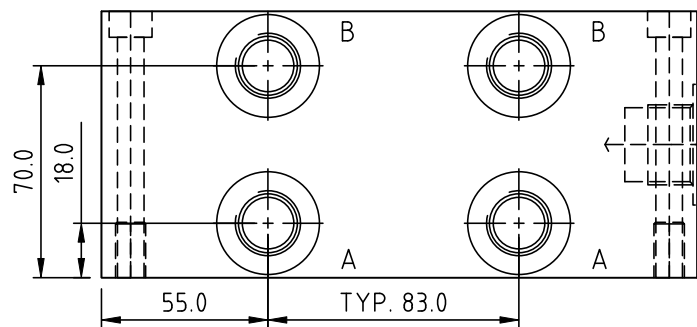

AMICIS MANUFACTURING Pty Ltd
 59 Kremzow Road
 Brendale, QLD 4500
 Ph. 07 3063 7766
 email: Sales@amicismfg.com.au

MULTI-STATION CETOP 5 PARALLEL SUBPLATES WITH LOAD SENSE (Aluminium/Steel)

Recommended Pressure: 210/350 Bar
 Ports: P & T: 3/4" BSPP
 A & B: 1/2" BSPP
 LS: 1/4" BSPP
 Mounting: M6 SHCS or M8x1.25 Thread

Number of Stations	Ordering Code	Dimensions		Approx. Weight (kg)
		Dim A (mm)	Dim B (mm)	
1	M5P1#-L	144	95	2.0
2	M5P2#-L	197	178	3.6
3	M5P3#-L	280	261	5.1
4	M5P4#-L	363	344	6.6
5	M5P5#-L	446	427	8.1
6	M5P6#-L	529	510	9.6

HYT207A/04.05

Other sizes made to order, prices available upon application.
 Details within this catalogue are subject to change without notification.

NOTE: # = Material
 A = Aluminium S = Steel