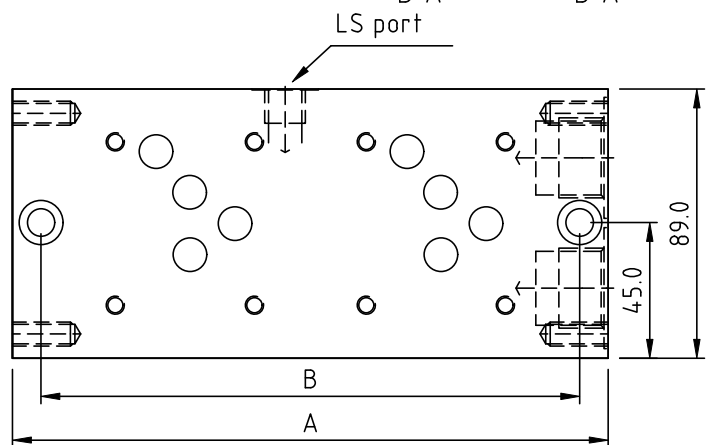

AMICIS MANUFACTURING Pty Ltd
 59 Kremzow Road
 Brendale, QLD 4500
 Ph. 07 3063 7766
 email: Sales@amicismfg.com.au

MULTI-STATION CETOP 5 PARALLEL SUBPLATES WITH LOAD SENSE (Aluminium/Steel)

Recommended Pressure: 210/350 Bar
 Ports: P & T: 3/4" BSPP
 A & B: 1/2" BSPP
 LS: 1/4" BSPP
 Mounting: M6 SHCS or M8x1.25 Thread

Number of Stations	Ordering Code	Dimensions		Approx. Weight (kg)
		Dim A (mm)	Dim B (mm)	
1	M5P1#-L	144	95	2.0
2	M5P2#-L	197	178	3.6
3	M5P3#-L	280	261	5.1
4	M5P4#-L	363	344	6.6
5	M5P5#-L	446	427	8.1
6	M5P6#-L	529	510	9.6

HYT207A/04.05

Other sizes made to order, prices available upon application.
 Details within this catalogue are subject to change without notification.

NOTE: # = Material
 A = Aluminium S = Steel