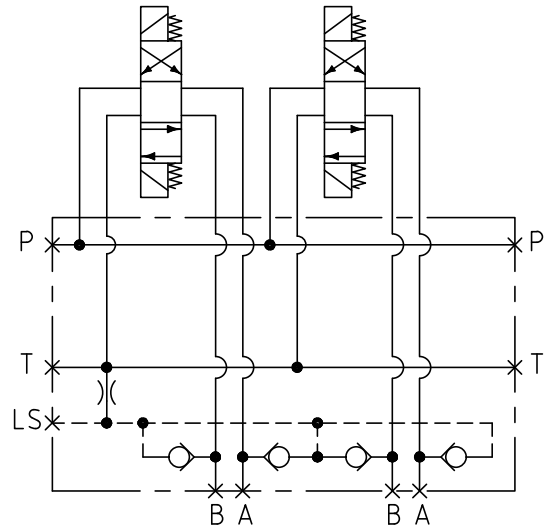

AMICIS MANUFACTURING Pty Ltd
 59 Kremzow Road
 Brendale, QLD 4500
 Ph. 07 3063 7766
 email: Sales@amicismfg.com.au

MULTI-STATION CETOP 5 PARALLEL SUBPLATES WITH LOAD SENSE (Aluminium/Steel)

Recommended Pressure: 210/350 Bar
 Ports: P & T: 3/4" BSPP
 A & B: 1/2" BSPP
 LS: 1/4" BSPP
 Mounting: M6 SHCS or M8x1.25 Thread

Number of Stations	Ordering Code	Dimensions		Approx. Weight (kg)
		Dim A (mm)	Dim B (mm)	
1	M5P1#-L	144	95	2.0
2	M5P2#-L	197	178	3.6
3	M5P3#-L	280	261	5.1
4	M5P4#-L	363	344	6.6
5	M5P5#-L	446	427	8.1
6	M5P6#-L	529	510	9.6

HYT207A/04.05

Other sizes made to order, prices available upon application.
 Details within this catalogue are subject to change without notification.

NOTE: # = Material
 A = Aluminium S = Steel